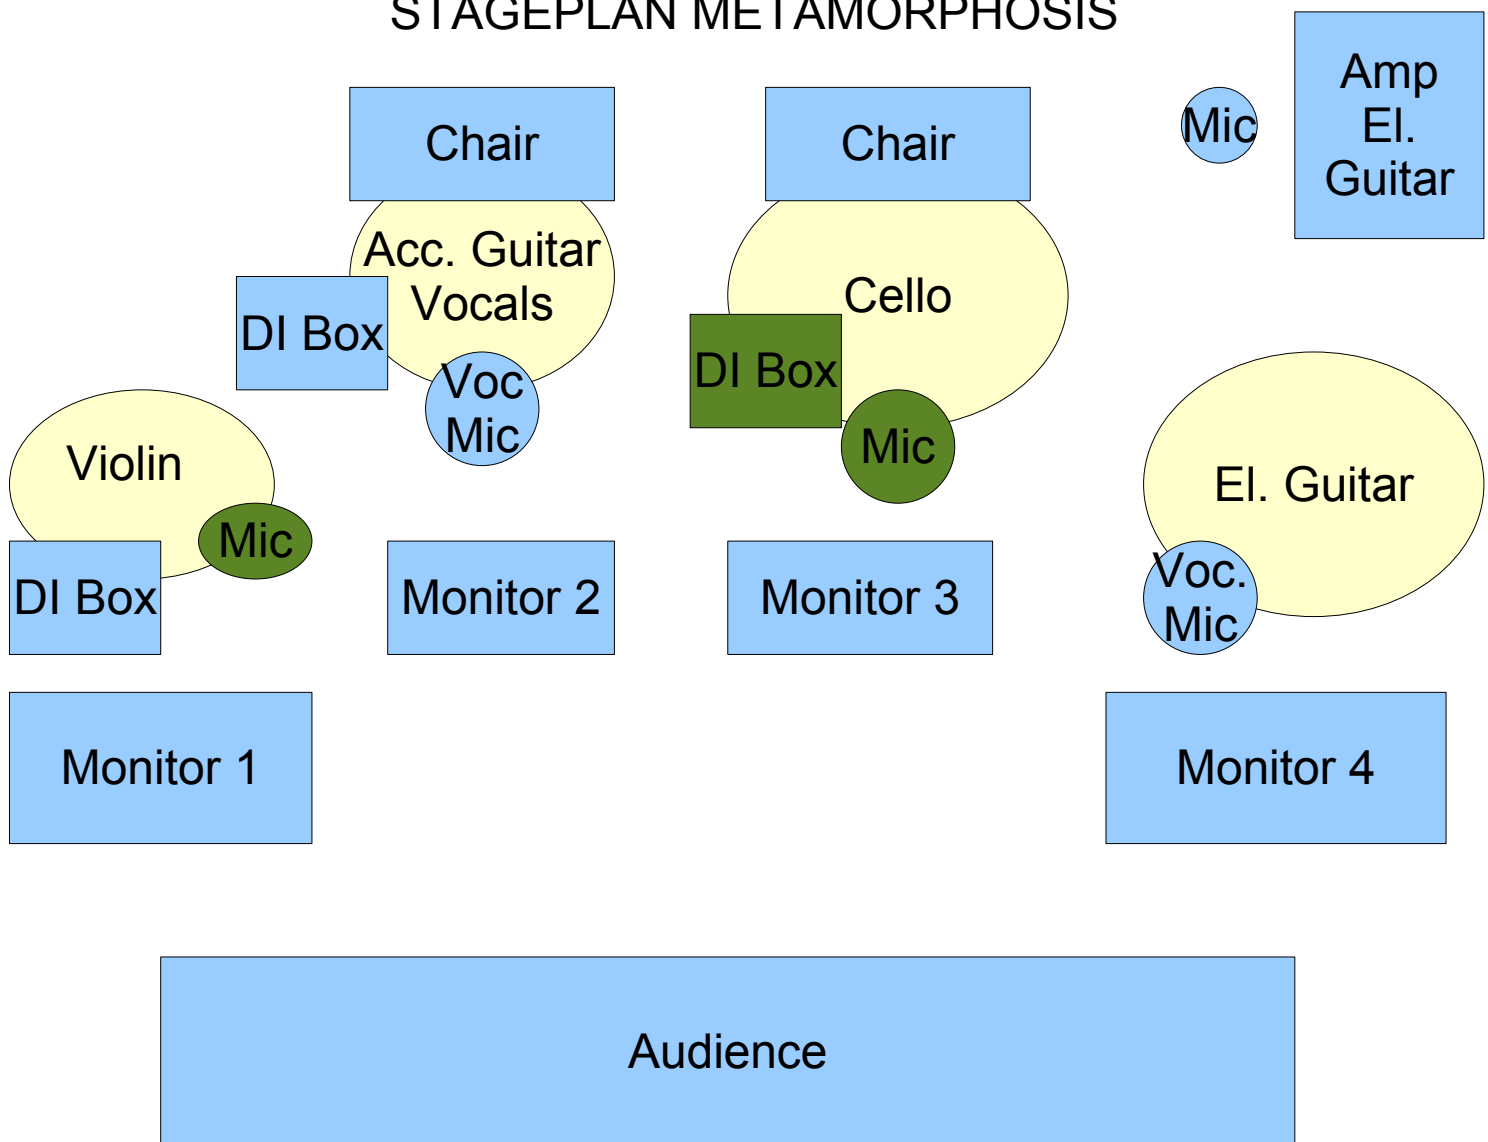

# STAGEPLAN METAMORPHOSIS

The equipment marked in green colour we bring with us, the blue stuff we need from you.

We need a guitar amplifier, Fender Blues Deluxe 40-60W or a similar guitar amp.

There should be 4 independent Monitoring Ways (minimum 2), each with an own EQ.